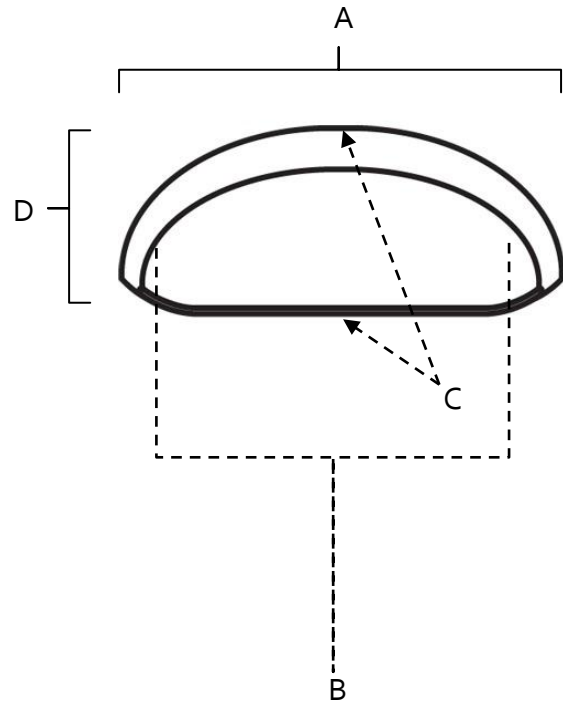

SPECIFICATIONS

CUP PULLS

FEATURES

- Modern styling
- Multiple finishes
- Concealed installation

WARRANTY

Limited lifetime

FINISHES

- Polished Brass (PB)
- Polished Chrome (PC)
- Antique English (AE)
- Antique English Matte (AEM)
- Antique Pewter (AP)
- Barcelona (BARC)
- Bronze (BRZ)
- Chocolate Bronze (CHBRZ)
- Matte Black (MB)
- Polished Antique (PA)
- Polished Nickel (PN)
- Satin Nickel (SN)

MATERIAL

Brass

Item#	A	B	C	D
A1262	3 3/4"	3"	1 1/4"	1"
A1263	4 5/8"	3"	1 3/4"	1 1/8"
A1350	3 1/2"	3"	1 3/4"	1"
A1355	4 3/4"	3 1/2"	1 7/8"	1 1/4"

KEY:

- A - Overall Length
- B - Center to Center
- C - Width
- D - Projection